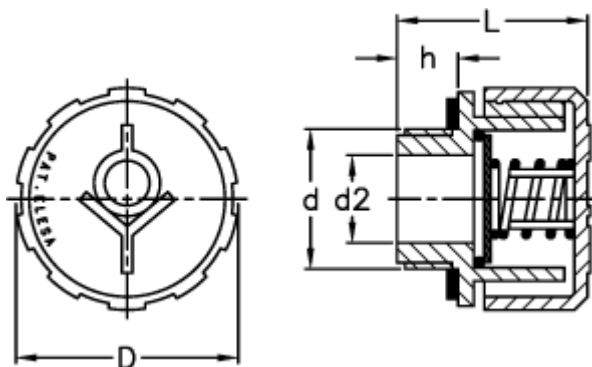

Data Sheet

Article number: 2311054676

Description: E+G Valve breather cap
SFV.1/2-100 mb

Measures

D = 31
d = G 1/2
d2 = 10
h = 9.5
L = 29.5